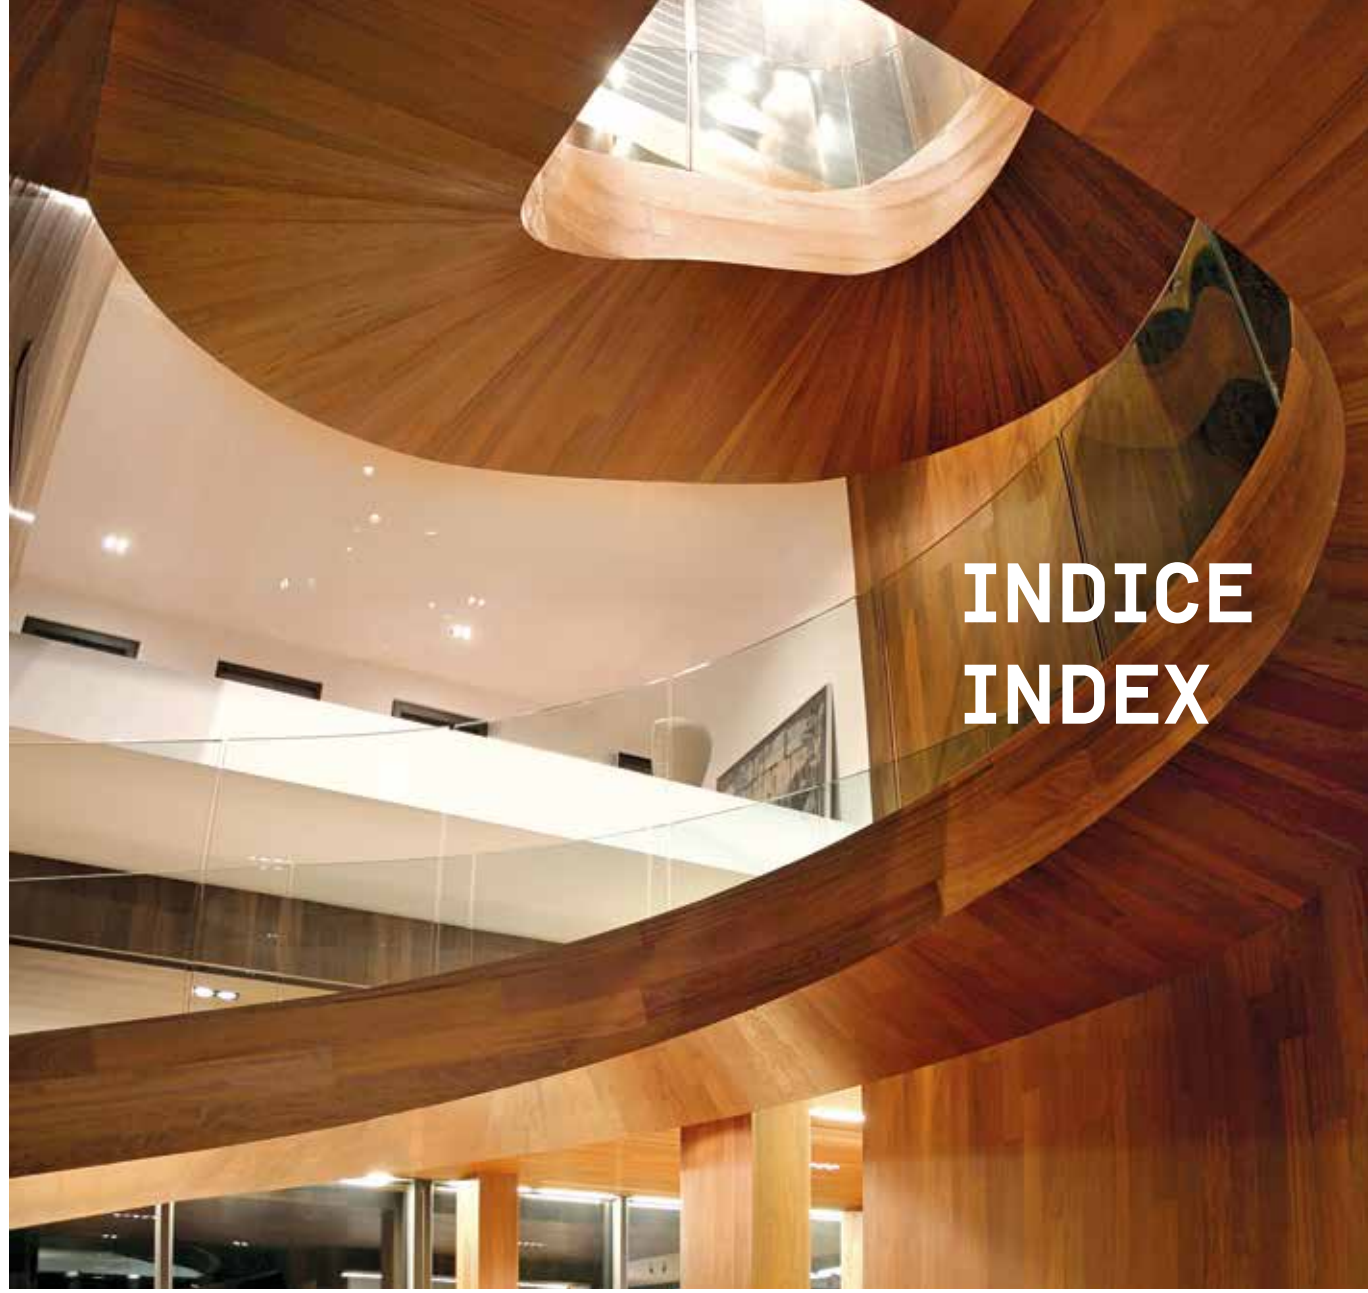

Margaritelli Group **04**

Contract **10**

Residential **14**

Public Spaces **60**

Hospitality **74**

Retail Stores **98**

Special Projects **114**

Reference List **122**